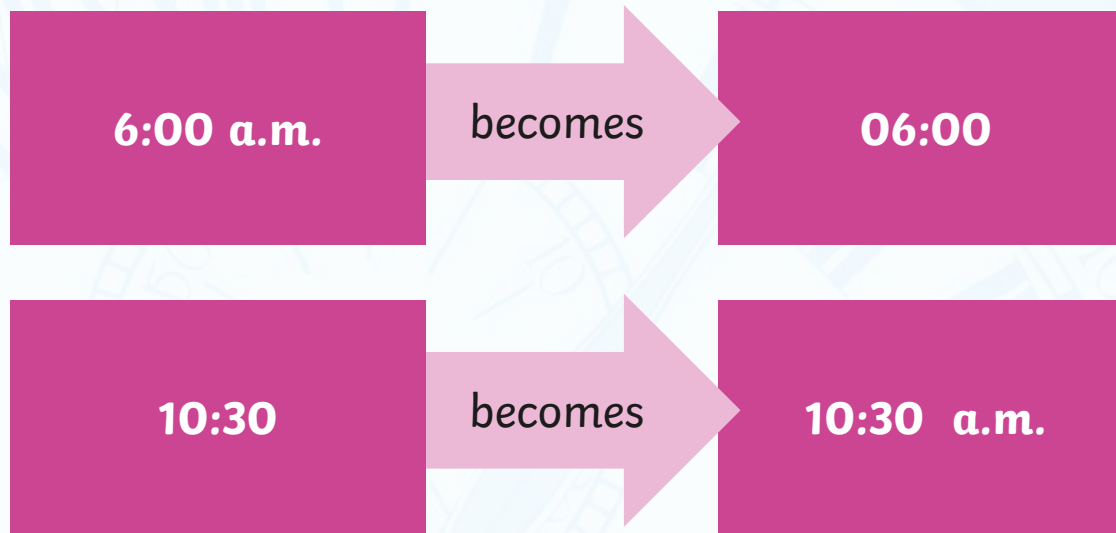

24 Hour Time in the Morning

To convert between 12 and 24 hour time in the morning change the format.

The hours stay the same.